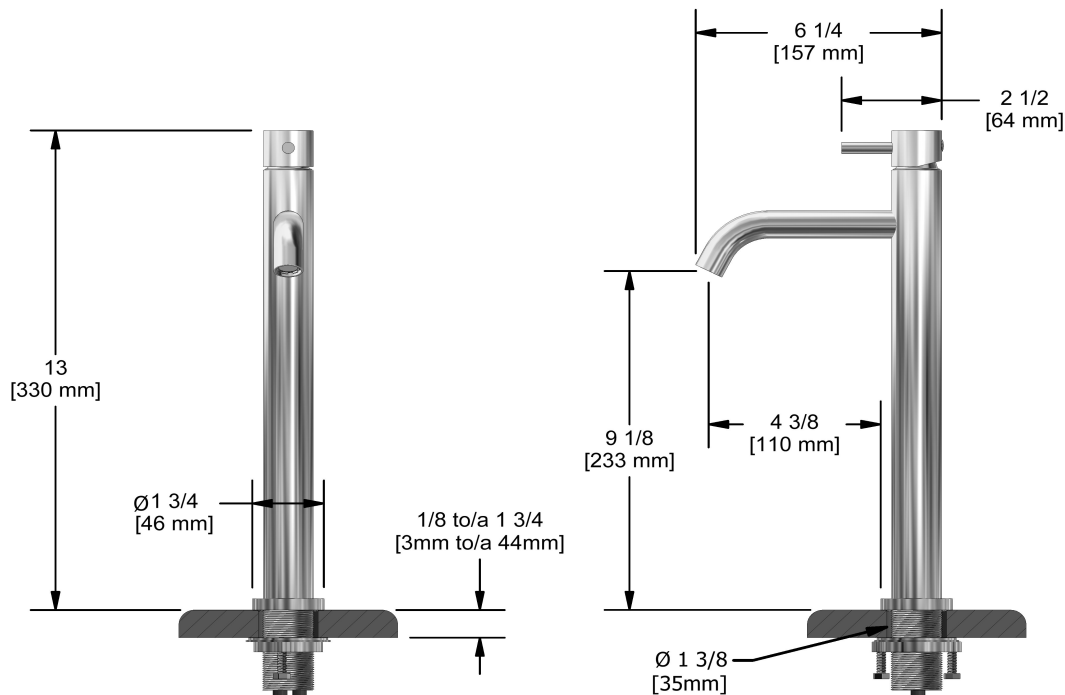

Certifications

- CSA B125.1
- NSF/ANSI standard 61 and 372
- ASME A112.18.1
- CMR248 Approval
- ADA